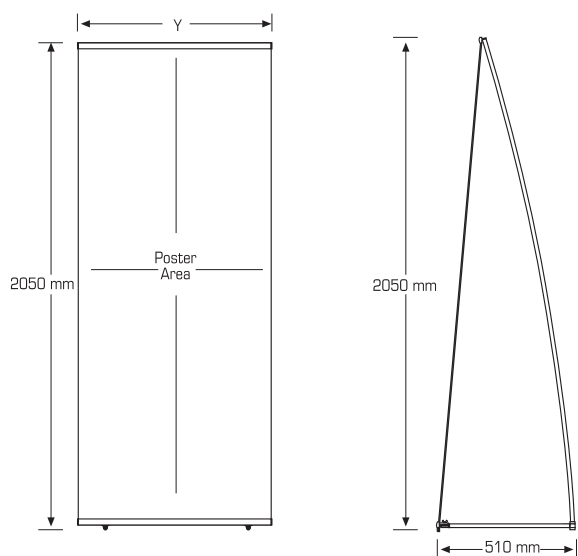

EXTRUSION: Silver color (anodised) aluminium		
ITEM CODE	VISIBLE AREA	POSTER SIZE
RUEC 080200	800 x 2000 mm	800 x 2100 mm
RUEC 085200	850 x 2000 mm	850 x 2100 mm
RUEC 100200	1000 x 2000 mm	1000 x 2100 mm

EXTRUSION: Silver color (anodised) aluminium			
ITEM CODE	POSTER SIZES (Y)	VISIBLE AREA	EXTERNAL SIZE (Y)
EB 060200	600 x 2000 mm	600 x 2000 mm	610 x 2050 mm
EB 070200	700 x 2000 mm	700 x 2000 mm	710 x 2050 mm
EB 080200	800 x 2000 mm	800 x 2000 mm	810 x 2050 mm
EB 100200	1000 x 2000 mm	1000 x 2000 mm	1010 x 2050 mm

Very easy to detach and reattach the panels by the help of a single pin positioned on each corner. Complete foldable display panel. Panels from 700 mm x 1000 mm PVC foamboard. 2090 mm total height without header and 2430 mm with header.

WITH HEADER

EXTRUSION: Silver color (anodised) aluminium		
ITEM CODE	IMAGE SIZES	VISIBLE AREA
PANO W3 X 2 070100	6 x (70x100) mm	680 x 980 mm x 6
PANO W4 X 2 070100	8 x (70x100) mm	680 x 980 mm x 8

EXTRUSION: Silver color (anodised) aluminium			
ITEM CODE	IMAGE SIZES	VISIBLE AREA	HEADER
PANO W3 X 2 070100 H	6 x (70x100) mm	680 x 980 mm x 6	1 x (70 x 30 cm)
PANO W4 X 2 070100 H	8 x (70x100) mm	680 x 980 mm x 8	2 x (70 x 30 cm)