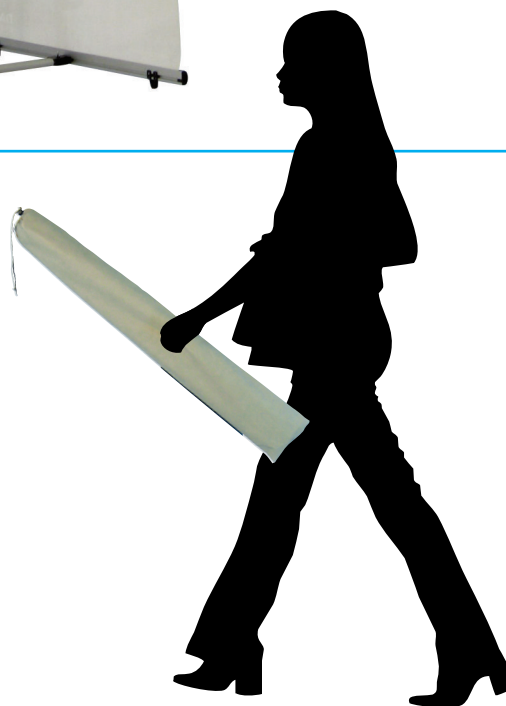

PORTABLE DISPLAYS

Designed for single images
 Natural silver anodised finish and foldable legs.
 Easy to use clamping profile to fix your banner.
 Our display comes unassembled with an easy assembly sheet.
 Double layer black canvas carry bag included.

EXTRUSION: Silver color (anodised) aluminium		
ITEM CODE	VISIBLE AREA	POSTER SIZE
RUEC 080200	800 x 2000 mm	800 x 2100 mm
RUEC 085200	850 x 2000 mm	850 x 2100 mm
RUEC 100200	1000 x 2000 mm	1000 x 2100 mm

EXTRUSION: Silver color (anodised) aluminium			
ITEM CODE	POSTER SIZES (Y)	VISIBLE AREA	EXTERNAL SIZE (Y)
EB 060200	600 x 2000 mm	600 x 2000 mm	610 x 2050 mm
EB 070200	700 x 2000 mm	700 x 2000 mm	710 x 2050 mm
EB 080200	800 x 2000 mm	800 x 2000 mm	810 x 2050 mm
EB 100200	1000 x 2000 mm	1000 x 2000 mm	1010 x 2050 mm

Very easy to detach and reattach the panels by the help of a single pin positioned on each corner. Complete foldable display panel. Panels from 700 mm x 1000 mm PVC foamboard. 2090 mm total height without header and 2430 mm with header.