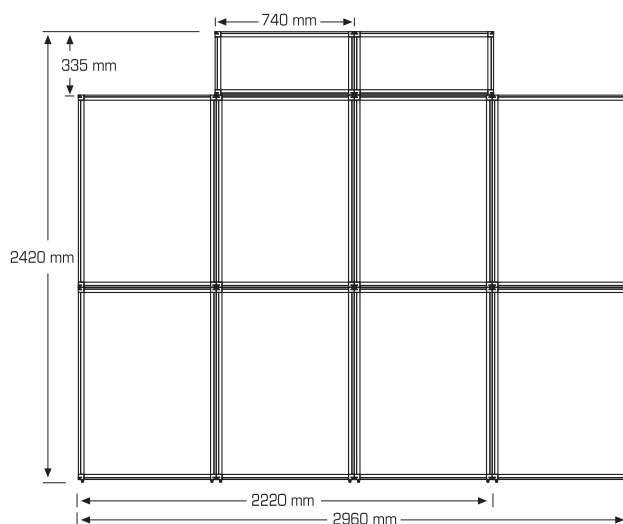

EXTRUSION: Silver color (anodised) aluminium		
ITEM CODE	VISIBLE AREA	POSTER SIZE
RUEC 080200	800 x 2000 mm	800 x 2100 mm
RUEC 085200	850 x 2000 mm	850 x 2100 mm
RUEC 100200	1000 x 2000 mm	1000 x 2100 mm

EXTRUSION: Silver color (anodised) aluminium			
ITEM CODE	POSTER SIZES (Y)	VISIBLE AREA	EXTERNAL SIZE (Y)
EB 060200	600 x 2000 mm	600 x 2000 mm	610 x 2050 mm
EB 070200	700 x 2000 mm	700 x 2000 mm	710 x 2050 mm
EB 080200	800 x 2000 mm	800 x 2000 mm	810 x 2050 mm
EB 100200	1000 x 2000 mm	1000 x 2000 mm	1010 x 2050 mm

Very easy to detach and reattach the panels by the help of a single pin positioned on each corner. Complete foldable display panel. Panels from 700 mm x 1000 mm PVC foamboard. 2090 mm total height without header and 2430 mm with header.

WITH HEADER

EXTRUSION: Silver color (anodised) aluminium		
ITEM CODE	IMAGE SIZES	VISIBLE AREA
PANO W3 X 2 070100	6 x (70x100) mm	680 x 980 mm x 6
PANO W4 X 2 070100	8 x (70x100) mm	680 x 980 mm x 8

EXTRUSION: Silver color (anodised) aluminium			
ITEM CODE	IMAGE SIZES	VISIBLE AREA	HEADER
PANO W3 X 2 070100 H	6 x (70x100) mm	680 x 980 mm x 6	1 x (70 x 30 cm)
PANO W4 X 2 070100 H	8 x (70x100) mm	680 x 980 mm x 8	2 x (70 x 30 cm)