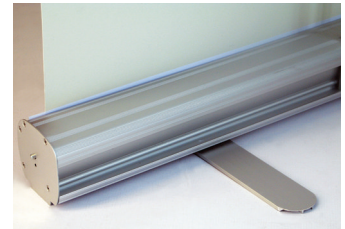

PORTABLE DISPLAYS

Designed for single images
 Natural silver anodised finish and foldable legs.
 Easy to use clamping profile to fix your banner.
 Our display comes unassembled with an easy assembly sheet.
 Double layer black canvas carry bag included.

EXTRUSION: Silver color (anodised) aluminium		
ITEM CODE	VISIBLE AREA	POSTER SIZE
RUEC 080200	800 x 2000 mm	800 x 2100 mm
RUEC 085200	850 x 2000 mm	850 x 2100 mm
RUEC 100200	1000 x 2000 mm	1000 x 2100 mm

EXTRUSION: Silver color (anodised) aluminium			
ITEM CODE	POSTER SIZES (Y)	VISIBLE AREA	EXTERNAL SIZE (Y)
EB 060200	600 x 2000 mm	600 x 2000 mm	610 x 2050 mm
EB 070200	700 x 2000 mm	700 x 2000 mm	710 x 2050 mm
EB 080200	800 x 2000 mm	800 x 2000 mm	810 x 2050 mm
EB 100200	1000 x 2000 mm	1000 x 2000 mm	1010 x 2050 mm

Very easy to detach and reattach the panels by the help of a single pin positioned on each corner. Complete foldable display panel. Panels from 700 mm x 1000 mm PVC foamboard. 2090 mm total height without header and 2430 mm with header.