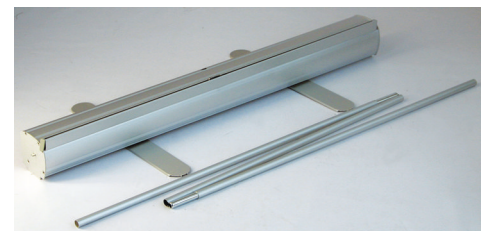

PORTABLE DISPLAYS

Designed for single images
 Natural silver anodised finish and foldable legs.
 Easy to use clamping profile to fix your banner.
 Our display comes unassembled with an easy assembly sheet.
 Double layer black canvas carry bag included.

EXTRUSION: Silver color (anodised) aluminium		
ITEM CODE	VISIBLE AREA	POSTER SIZE
RUEC 080200	800 x 2000 mm	800 x 2100 mm
RUEC 085200	850 x 2000 mm	850 x 2100 mm
RUEC 100200	1000 x 2000 mm	1000 x 2100 mm

EXTRUSION: Silver color (anodised) aluminium			
ITEM CODE	POSTER SIZES (Y)	VISIBLE AREA	EXTERNAL SIZE (Y)
EB 060200	600 x 2000 mm	600 x 2000 mm	610 x 2050 mm
EB 070200	700 x 2000 mm	700 x 2000 mm	710 x 2050 mm
EB 080200	800 x 2000 mm	800 x 2000 mm	810 x 2050 mm
EB 100200	1000 x 2000 mm	1000 x 2000 mm	1010 x 2050 mm

Very easy to detach and reattach the panels by the help of a single pin positioned on each corner. Complete foldable display panel. Panels from 700 mm x 1000 mm PVC foamboard. 2090 mm total height without header and 2430 mm with header.